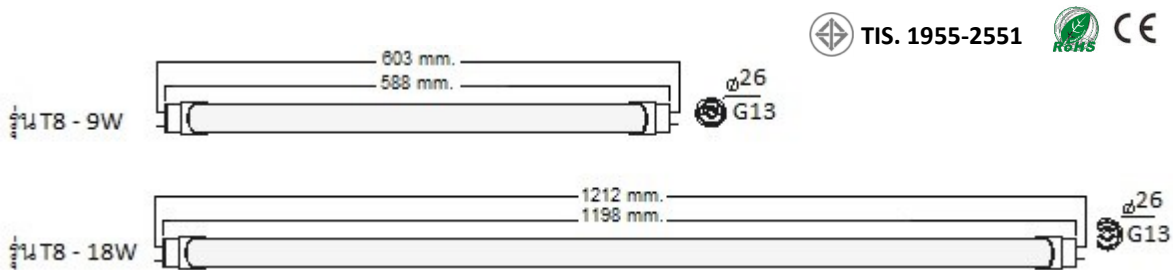

หลอดไฟ LED T8 Type A 220Volts. & 12Volts.

คุณลักษณะ

Model	T8-9W	T8-18W
Power (watt)	9W	18W
Chipset types	SMD2835	SMD2835
Chips size	0.2 W x 48 chips	0.2 W x 96 chips
Input Voltage (DC)	110-240 V. 50Hz. / 12 V.	
Luminous (LM)	900 Lm	1800 Lm
Color Temperature	Cool White 6,500 Kelvin	
Lamp cap	G13	
Size	600 mm.	1200 mm.
Beam Angle	120 Degree	
Lifespan (HRS)	30,000 hrs.	